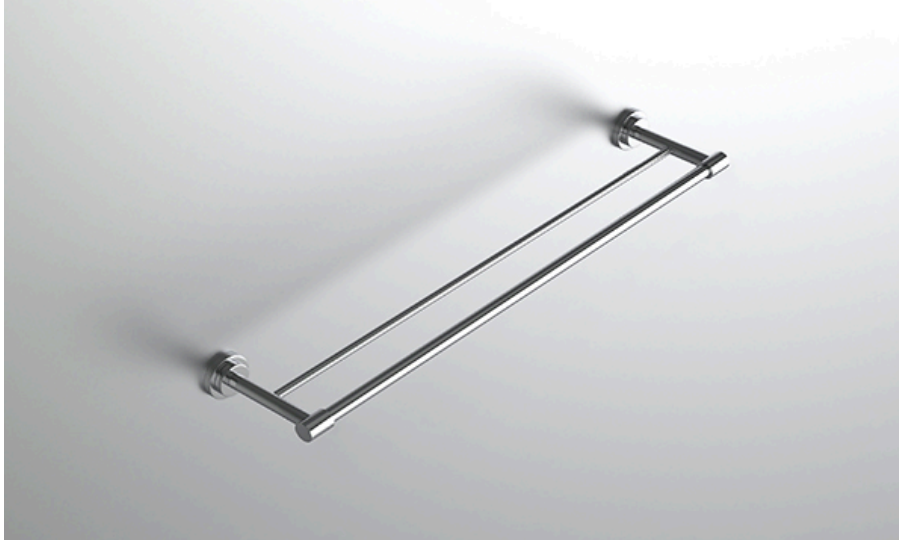

### FEATURES

- Premium 304 Grade Stainless Steel
- Solid Mount Construction
- Concealed Installation Hardware
- State of the art wall anchors included for installation on Dry wall or Tile

#### TOWEL BAR

Model	Product	Finishes Available
ELC-TWB24-D	Towel Bar	Multiple finishes available. Over 23 finishes to choose from.

FINISHES			
	Polished (-P)	Antique Copper (-ACOP)	Polished Gold (-PGLD)
	Brushed (-B)	Polished Brass (-PBRS)	Brushed Copper (-BCOP)
	Brushed Gold (-BGLD)	Matte White (-WHT)	Brushed Rose Gold (-BRGD)
	Matte Black (-BLK)	Brushed Modern Bronze (-BMBRZ)	Brushed Black (-BRBLK)
	Oil Rubbed Bronze (-ORB)	Glossy White (-GWHT)	Polished Black (-PBLK)
	Brushed Brass (-BBRS)	Polished Rose Gold (-PRGD)	Antique Nickel (-ANKL)
	Brushed Bronze (-BBRZ)	Unlacquered Brass (-UBRS)	Black Nickel (-NKBL)
	Antique Brass (-ABRS)	Polished Nickel (-PNKL)	

Dimension in inches

FRONT

TOP

SIDE

NOTE: Dimensions subject to change without notice.